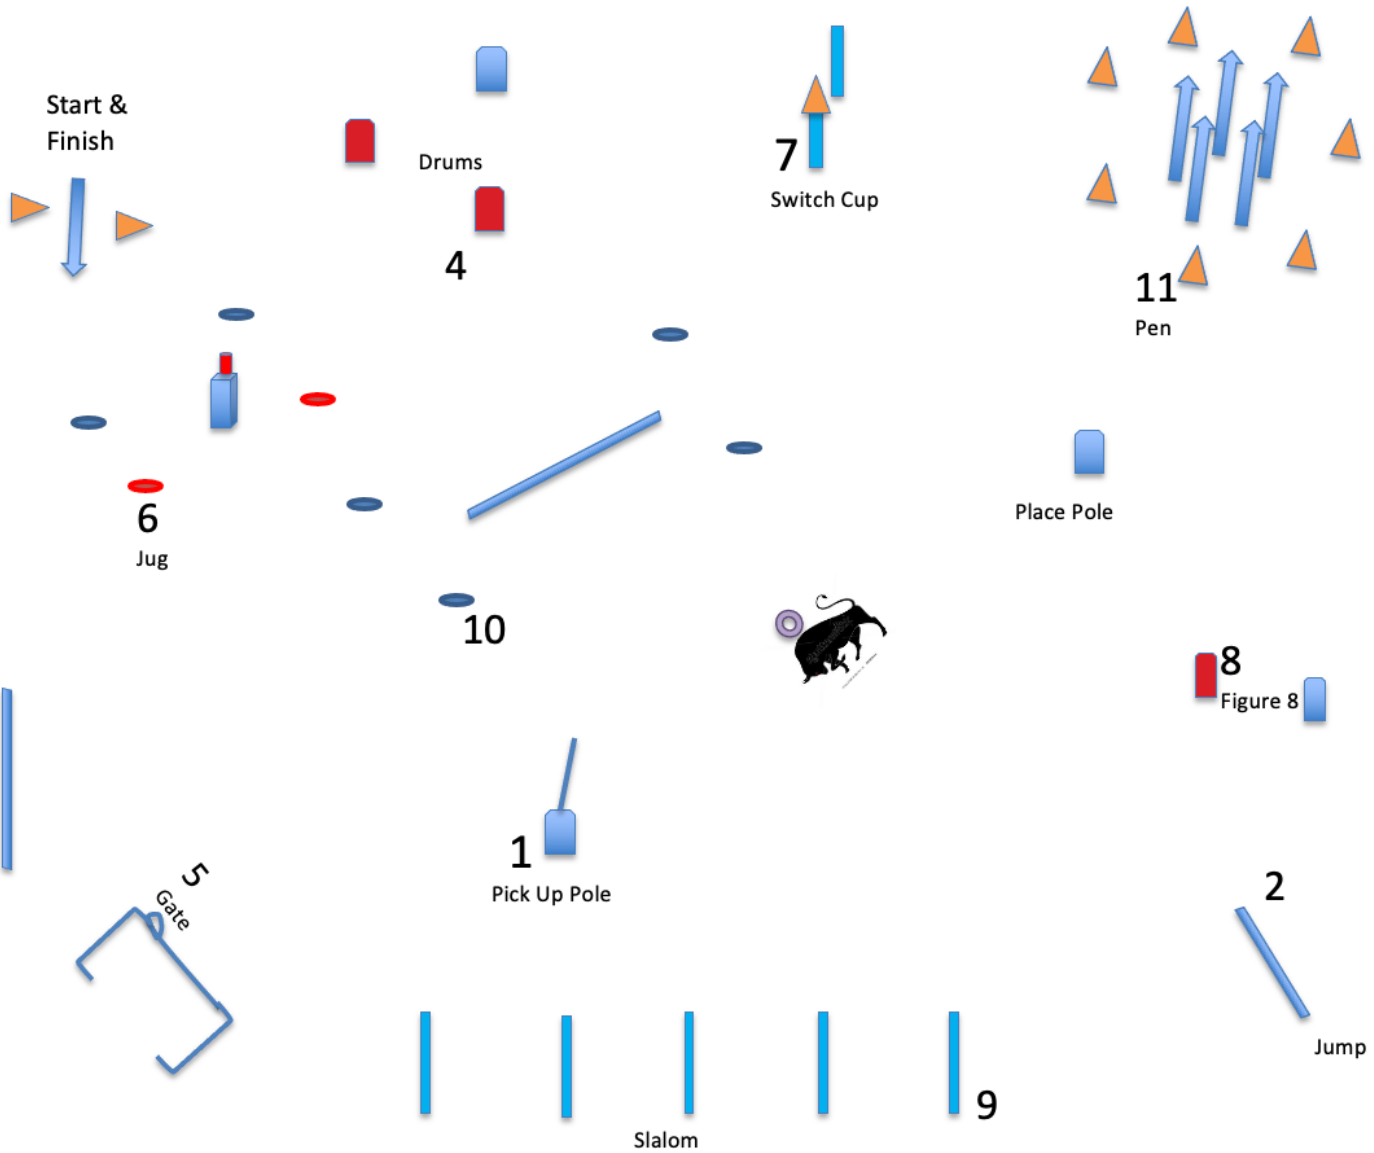

EXAMPLE COURSE MAPS

FEEL FREE
TO ADAPT
AND USE!

EOH Course Map #1

1. Double Slalom
2. Drums (Rt 1st)
3. Bridge
4. Bull Line
5. Pen
6. Gate
7. Bell Corridor
8. Switch Cup
9. Slalom
10. Jug

EXAMPLE COURSE MAPS

SPEED Course Map #1

1. Bridge
2. Double Slalom
3. Drums
4. Bell Corridor
5. Bull Line
6. Pen
7. Slalom
8. Jump
9. Gate
10. Switch Cup

EXAMPLE COURSE MAPS

EOH Course Map #2

1. Bull Line
2. Jump
3. Bell Corridor
4. Drums
5. Gate
6. Jug
7. Switch Cup
8. Figure 8
9. Slalom
10. Sidepass
11. Pen

Speed Course Map #2

1. Bell Corridor
2. Bull Line
3. Slalom
4. Drums
5. Gate
6. Sidepass
7. Pen
8. Figure 8
9. Switch Cup
10. Jump